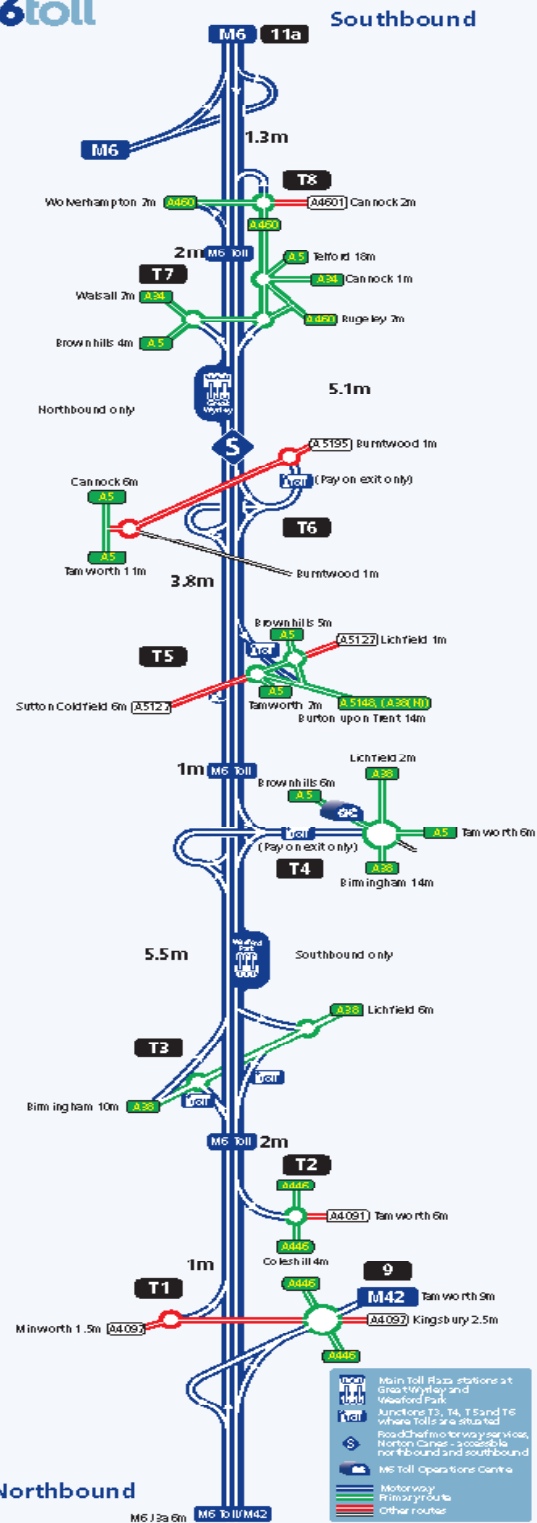

For Burntwood & Hammerwich

At the 1st  after the toll plaza, turn  onto the A5195 then at the next  turn  for Chasetown & Burntwood then at the next  turn  for Chasetown or  for Hammerwich & Burntwood

For the nearest Fuel Station

At the 1st  after the toll plaza, turn  on to the A5195, at the 2nd  turn  on the the A5190, then at the 3rd  head  then at the 4th  turn  towards the  at superstore

M6toll

M6toll

It's here, to get you there!

Continuing your journey from the M6toll

Exiting the M6 toll from Langley Mill Toll Plaza T3 (North Plaza)

For the A38 North to Lichfield or Tamworth or A38 South to Birmingham M42, M5

At the  after the toll plaza, turn  onto the A38 towards Lichfield, Tamworth, Burton Upon Trent, Sutton Coldfield, Derby, M1 North

For the nearest Fuel Station

When exiting the toll plaza head  onto the A38 North towards Burton upon Trent, Derby & M1 North. Keep  and exit at the 1st exit slip road, at the  turn  for Lichfield, follow the A5206 London Road, the  is located on the right by the 