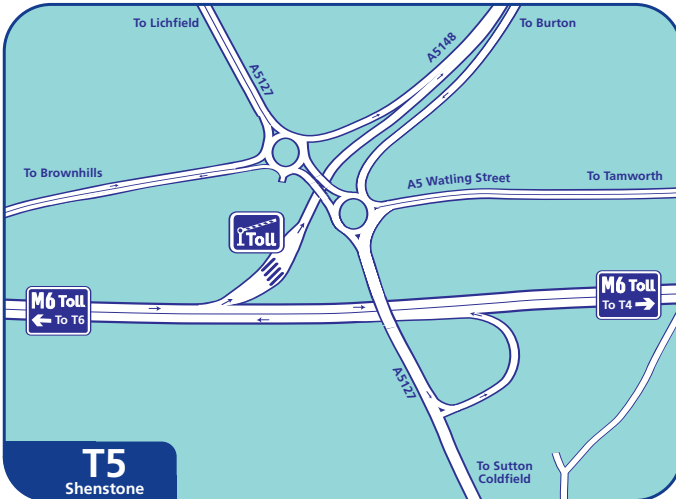

M6 Toll Junction Information

T5

Northbound only

Southbound only

On Exit

T6

Southbound and Northbound

Southbound and Northbound

On Exit

T7

Southbound only

Northbound only

T8

Southbound only

Northbound only

M6toll™

T5
Shenstone