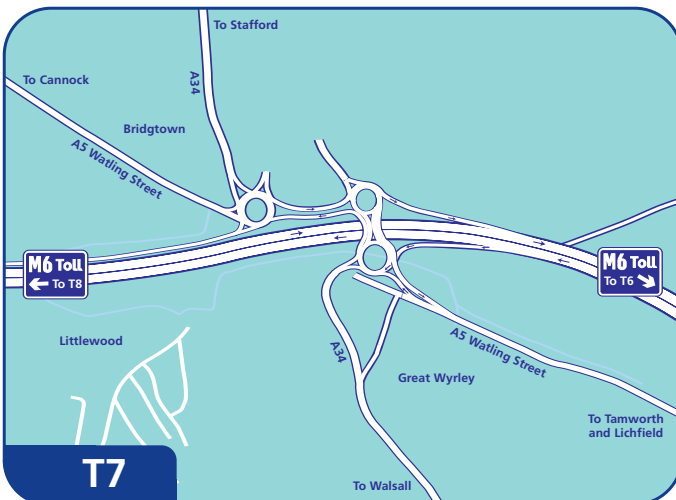

M6 Toll Junction Information

T5

Northbound only

Southbound only

On Exit

T6

Southbound and Northbound

Southbound and Northbound

On Exit

T7

Southbound only

Northbound only

T8

Southbound only

Northbound only

M6toll™

T5
Shenstone

T6
Burntwood

T7

T8