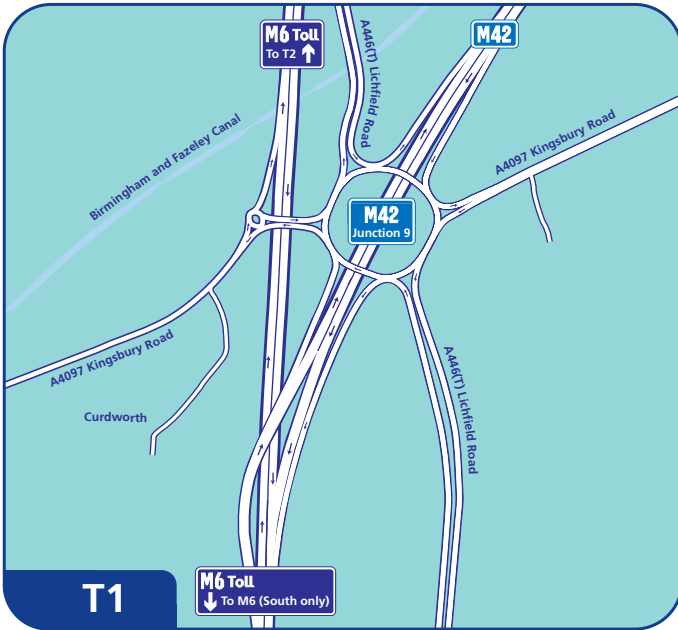

M6 Toll Junction Information

	Entry points	Exit points	Toll stations
T1	Northbound from A4097 Southbound from M42	Northbound to M42	
T2	None	Southbound only	
T3	Northbound and Southbound	Northbound and Southbound	On Entry (S) On Exit (N)
T4	Northbound and Southbound	Northbound and Southbound	On Exit