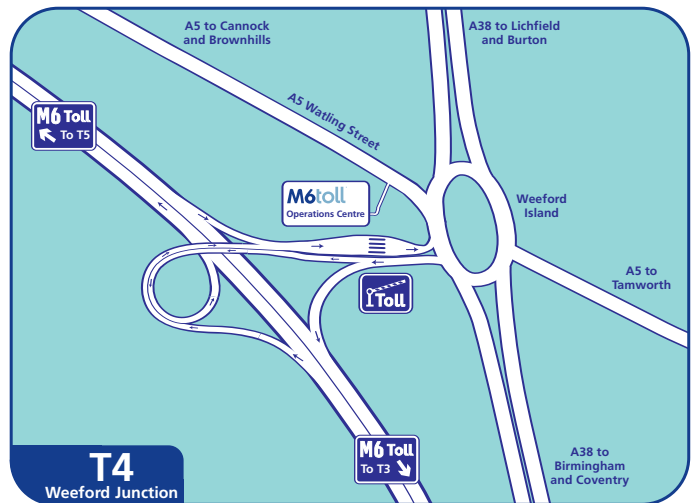

M6 Toll Junction Information

	Entry points	Exit points	Toll stations
T1	Northbound from A4097 Southbound from M42	Northbound to M42	
T2	None	Southbound only	
T3	Northbound and Southbound	Northbound and Southbound	On Entry (S) On Exit (N)
T4	Northbound and Southbound	Northbound and Southbound	On Exit