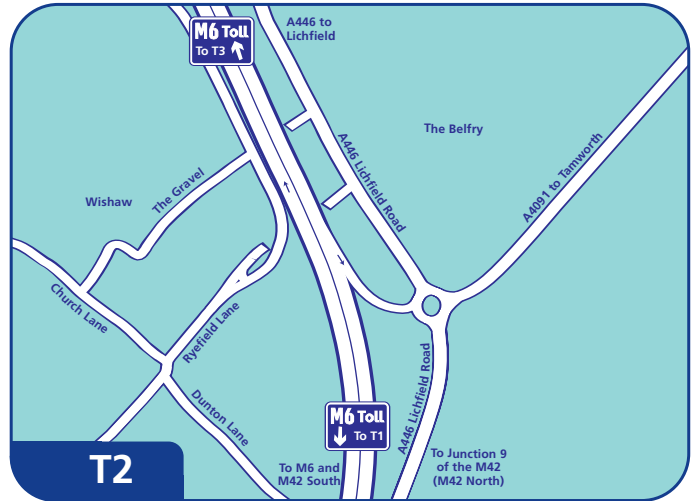

M6 Toll Junction Information

	Entry points	Exit points	Toll stations
T1	Northbound from A4097 Southbound from M42	Northbound to M42	
T2	None	Southbound only	
T3	Northbound and Southbound	Northbound and Southbound	On Entry (S) On Exit (N)
T4	Northbound and Southbound	Northbound and Southbound	On Exit