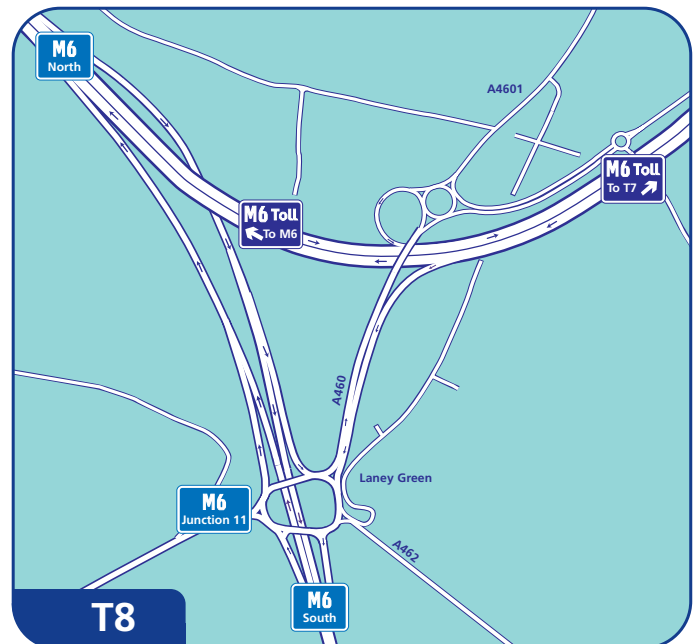

M6 Toll Junction Information

T5

Northbound only

Southbound only

On Exit

T6

Southbound and Northbound

Southbound and Northbound

On Exit

T7

Southbound only

Northbound only

T8

Southbound only

Northbound only

M6toll™

T5
Shenstone

T6
Burntwood

T7

T8