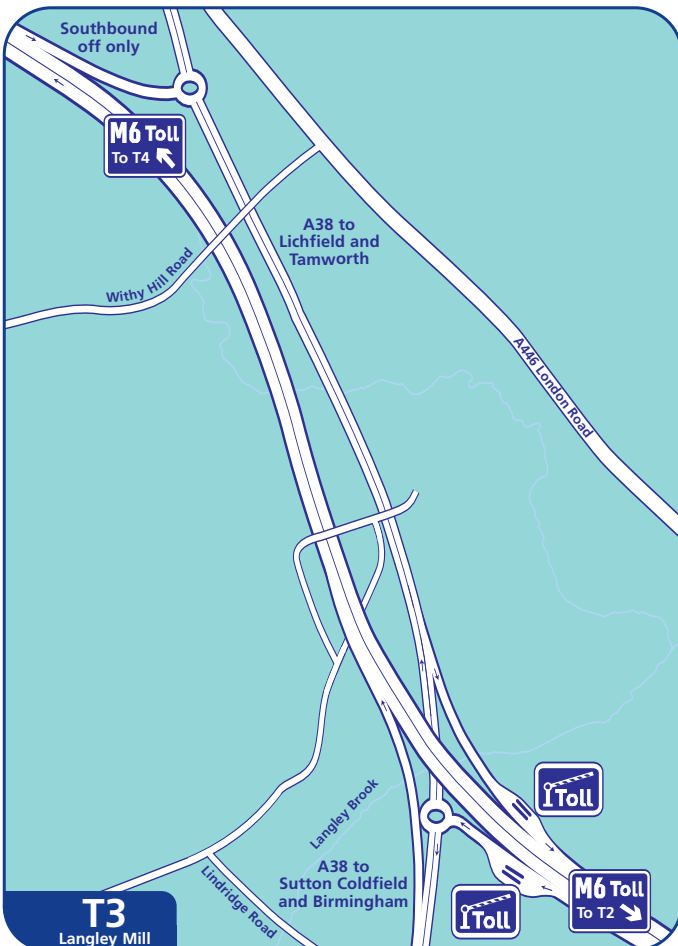

M6 Toll Junction Information

	Entry points	Exit points	Toll stations
T1	Northbound from A4097 Southbound from M42	Northbound to M42	
T2	None	Southbound only	
T3	Northbound and Southbound	Northbound and Southbound	On Entry (S) On Exit (N)
T4	Northbound and Southbound	Northbound and Southbound	On Exit