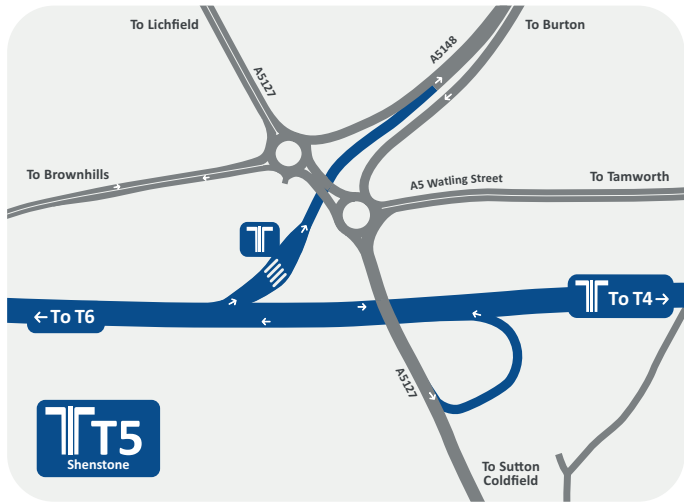

Please note, toll plazas are present at all exits with this symbol: 

M6toll Junction Information

	Entry points	Exit points	Toll stations
T1	Northbound from A4097 Southbound from M42	Northbound to M42	
T2	None	Southbound only	
T3	Northbound and Southbound	Northbound and Southbound	On Entry (S) On Exit (N)
T4	Northbound and Southbound	Northbound and Southbound	On Exit

T1

Northbound from A4097
Southbound from M42

Northbound
to M42

T2

None

Southbound only

T3

Northbound and
Southbound

Northbound and
Southbound

On Entry (S)
On Exit (N)

T4

Northbound and
Southbound

Northbound and
Southbound

On Exit

M6toll Junction Information			
	Entry points	Exit points	Toll stations
	Northbound only	Southbound only	On Exit
	Southbound and Northbound	Southbound and Northbound	On Exit
	Southbound only	Northbound only	
	Southbound only	Northbound only	

Great Wyrley Toll Plaza

Weeford Park Toll Plaza