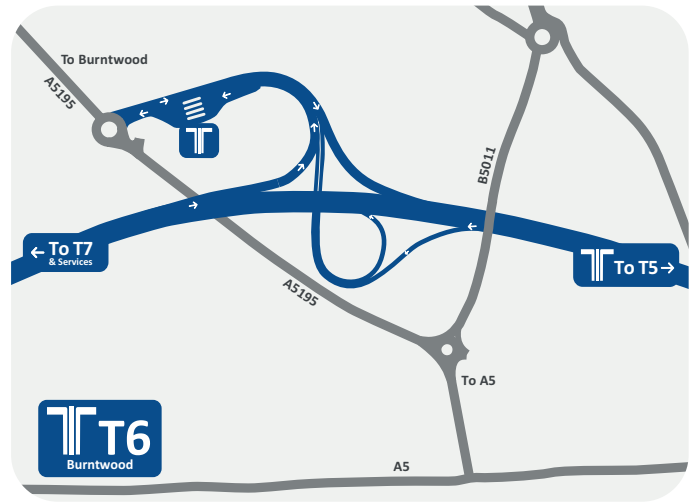

Please note, toll plazas are present at all exits with this symbol: 

M6toll Junction Information

	Entry points	Exit points	Toll stations
T1	Northbound from A4097 Southbound from M42	Northbound to M42	
T2	None	Southbound only	
T3	Northbound and Southbound	Northbound and Southbound	On Entry (S) On Exit (N)
T4	Northbound and Southbound	Northbound and Southbound	On Exit

T1

Northbound from A4097
Southbound from M42

Northbound
to M42

T2

None

Southbound only

T3

Northbound and
Southbound

Northbound and
Southbound

On Entry (S)
On Exit (N)

T4

Northbound and
Southbound

Northbound and
Southbound

On Exit

M6toll Junction Information			
	Entry points	Exit points	Toll stations
	Northbound only	Southbound only	On Exit
	Southbound and Northbound	Southbound and Northbound	On Exit
	Southbound only	Northbound only	
	Southbound only	Northbound only	

Great Wyrley Toll Plaza

Weeford Park Toll Plaza