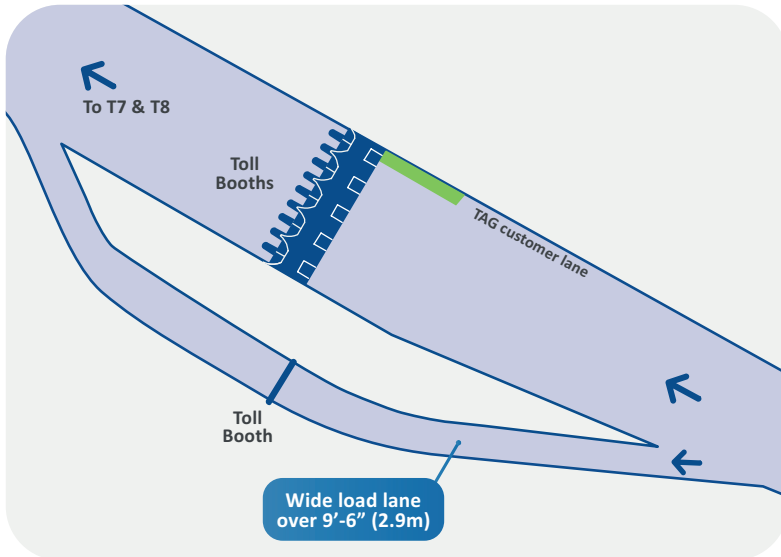

Northbound and
Southbound

On Entry (S)
On Exit (N)

T4

Northbound and
Southbound

Northbound and
Southbound

On Exit

M6toll Junction Information			
	Entry points	Exit points	Toll stations
	Northbound only	Southbound only	On Exit
	Southbound and Northbound	Southbound and Northbound	On Exit
	Southbound only	Northbound only	
	Southbound only	Northbound only	

Great Wyrley Toll Plaza

Weeford Park Toll Plaza