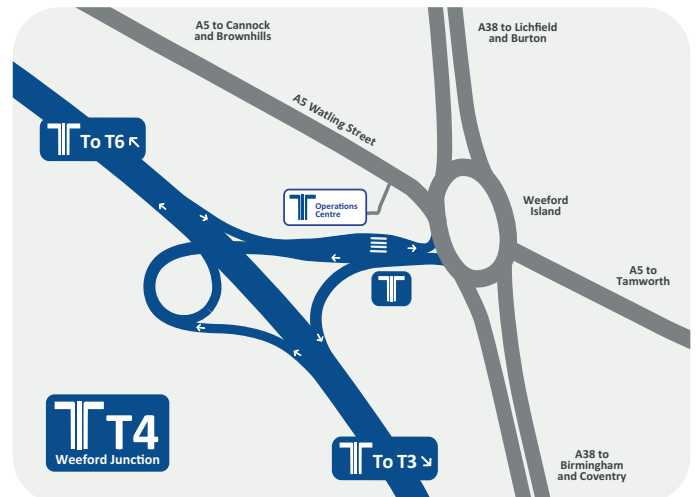

M6toll Junction Information

T1

Northbound from A4097
Southbound from M42

Northbound
to M42

T2

None

Southbound only

T3

Northbound and
Southbound

Northbound and
Southbound

On Entry (S)
On Exit (N)

T4

Northbound and
Southbound

Northbound and
Southbound

On Exit