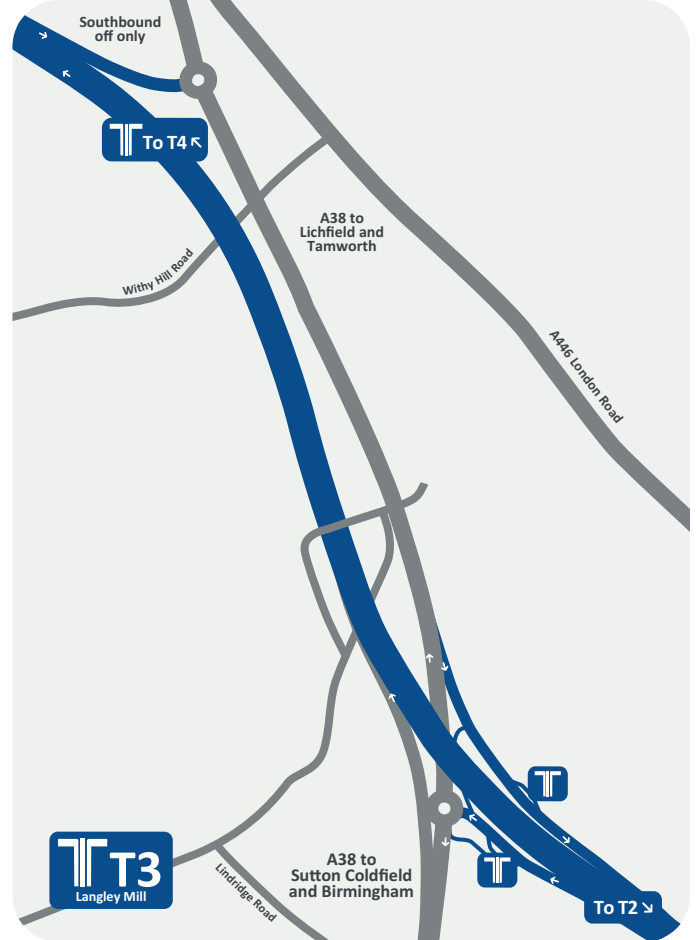

M6toll Junction Information

T1

Northbound from A4097
Southbound from M42

Northbound
to M42

T2

None

Southbound only

T3

Northbound and
Southbound

Northbound and
Southbound

On Entry (S)
On Exit (N)

T4

Northbound and
Southbound

Northbound and
Southbound

On Exit