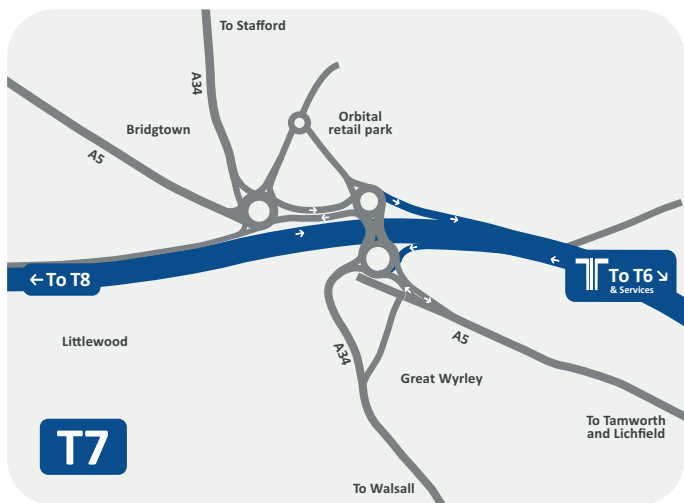

Please note, toll plazas are present at all exits with this symbol: 

M6toll Junction Information

	Entry points	Exit points	Toll stations
T1	Northbound from A4097 Southbound from M42	Northbound to M42	
T2	None	Southbound only	
T3	Northbound and Southbound	Northbound and Southbound	On Entry (S) On Exit (N)
T4	Northbound and Southbound	Northbound and Southbound	On Exit

T1

Northbound from A4097
Southbound from M42

Northbound
to M42

T2

None

Southbound only

T3

Northbound and
Southbound

Northbound and
Southbound

On Entry (S)
On Exit (N)

T4

Northbound and
Southbound

Northbound and
Southbound

On Exit

M6toll Junction Information			
	Entry points	Exit points	Toll stations
	Northbound only	Southbound only	On Exit
	Southbound and Northbound	Southbound and Northbound	On Exit
	Southbound only	Northbound only	
	Southbound only	Northbound only	

Great Wyrley Toll Plaza

Weeford Park Toll Plaza