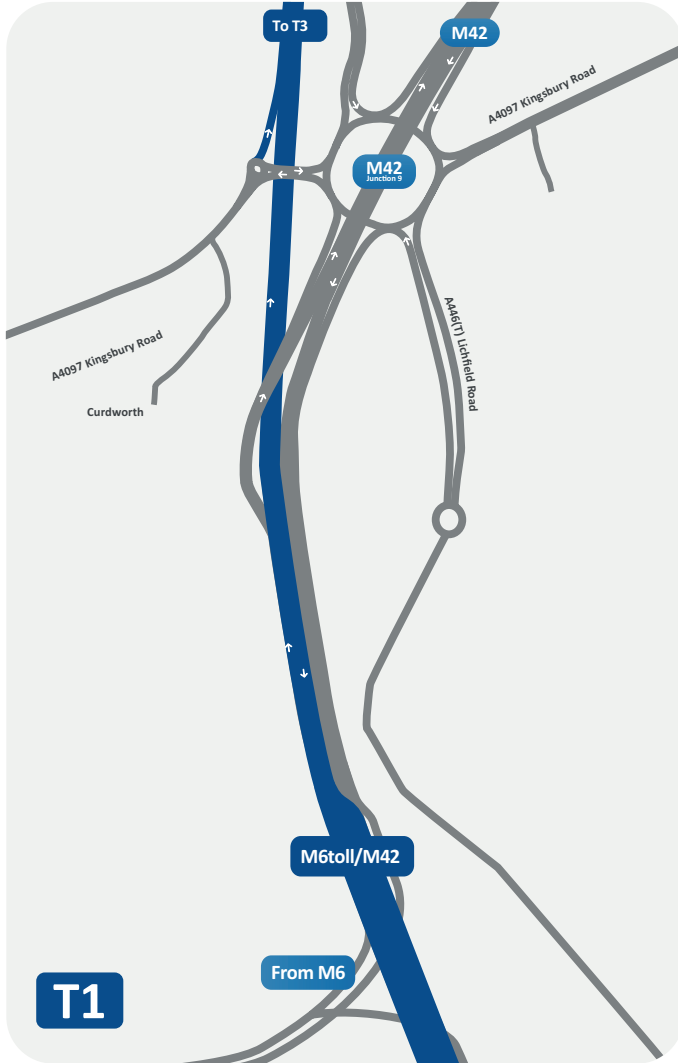

M6toll Junction Information

T1

Northbound from A4097
Southbound from M42

Northbound
to M42

T2

None

Southbound only

T3

Northbound and
Southbound

Northbound and
Southbound

On Entry (S)
On Exit (N)

T4

Northbound and
Southbound

Northbound and
Southbound

On Exit